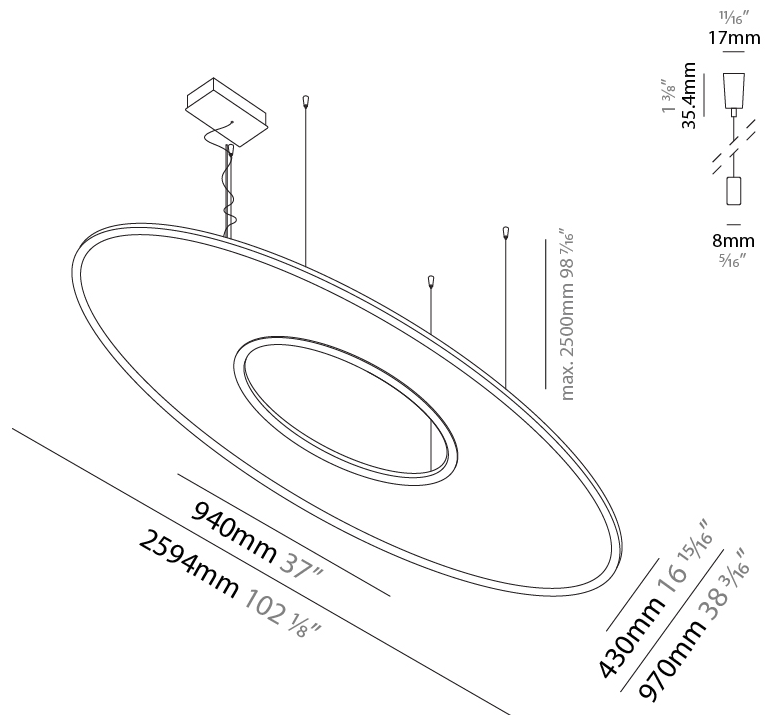

PROJECT	
TYPE	
SPECIFIER	
QUANTITY	
DATE	

ELIPSE SUSPENSION

A51071-

base number	Color	Finish	Diffuser
	Temperature	Options	Options

1. To build a product code in our configurator select the specify button on the base model # product page
2. To build a manual product code on this datasheet choose from the options listed below in blue font and add the suffix to the base model #

GENERAL

Series: Elipse
Brand: Ivela
Division: Architectural
Mounting Type: Suspension
Mounting Location: Ceiling
Subcategory: Panels

PHYSICAL

Shape: Round
Length (mm): 2594
Length (in): 102 1/8
Width (mm): 970
Width (in): 38 3/16
Height (mm): 15
Height (in): 9/16
Max. Overall Height (mm): 2500
Max. Overall Height (in): 98 7/16
Light Distribution: Direct
Diffuser: PMMA - Opal / Prismatic
Fixture Finish: WHI / BLK / GLD
Fixture Material: Aluminum

ELECTRICAL

Lamp Type: LED
Input Wattage (W): 116
Dimming: Tri-Mode (Non-Dimming and Phase Dimming (120Vac only) and 0-10V Dimming)
Driver Included: No
Driver Location: Remote
Driver Type: Constant Voltage - Universal
Driver Class: Class 1
Housing: ENCP 10
Input Voltage (V): 120 - 277
Output Voltage (V): 24
Upon Request: Phase Dimming

LED

Color Temperature (°K): 2700 / 3000 / 4000
Max. Delivered Lumen (lm): 8352 / 8700 / 9222
Nominal Lumen (lm): 13920 / 14500 / 15370
CRI: >93 CRI
Lamp Life (hrs): 50000

OPTICAL

RATINGS AND CERTIFICATIONS

Certified By: Certified for North American Standards
IP rating: IP20