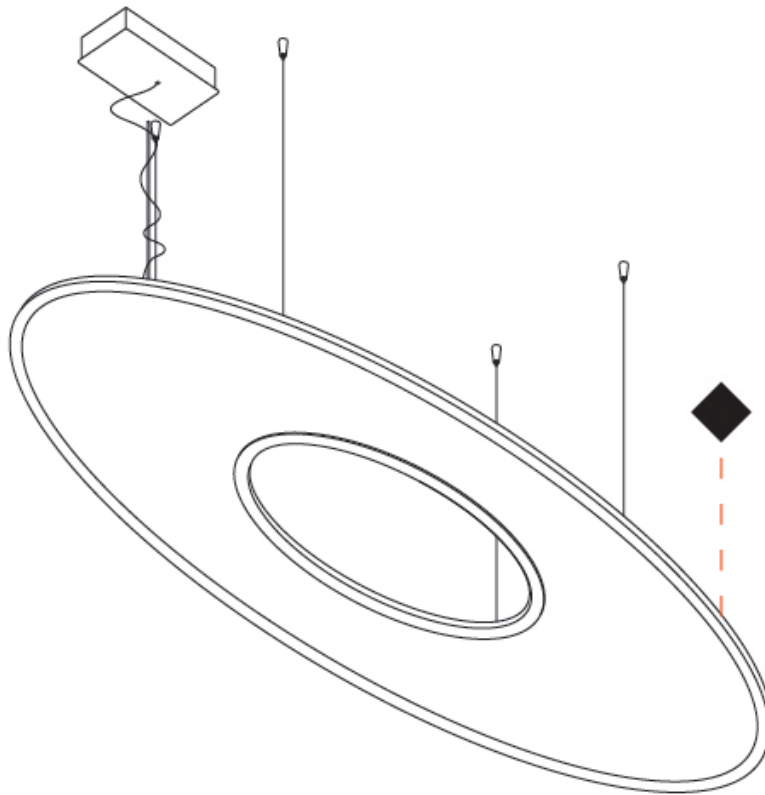

ELIPSE SUSPENSION

A51070-

PROJECT _____

TYPE _____

SPECIFIER _____

QUANTITY _____

DATE _____

A