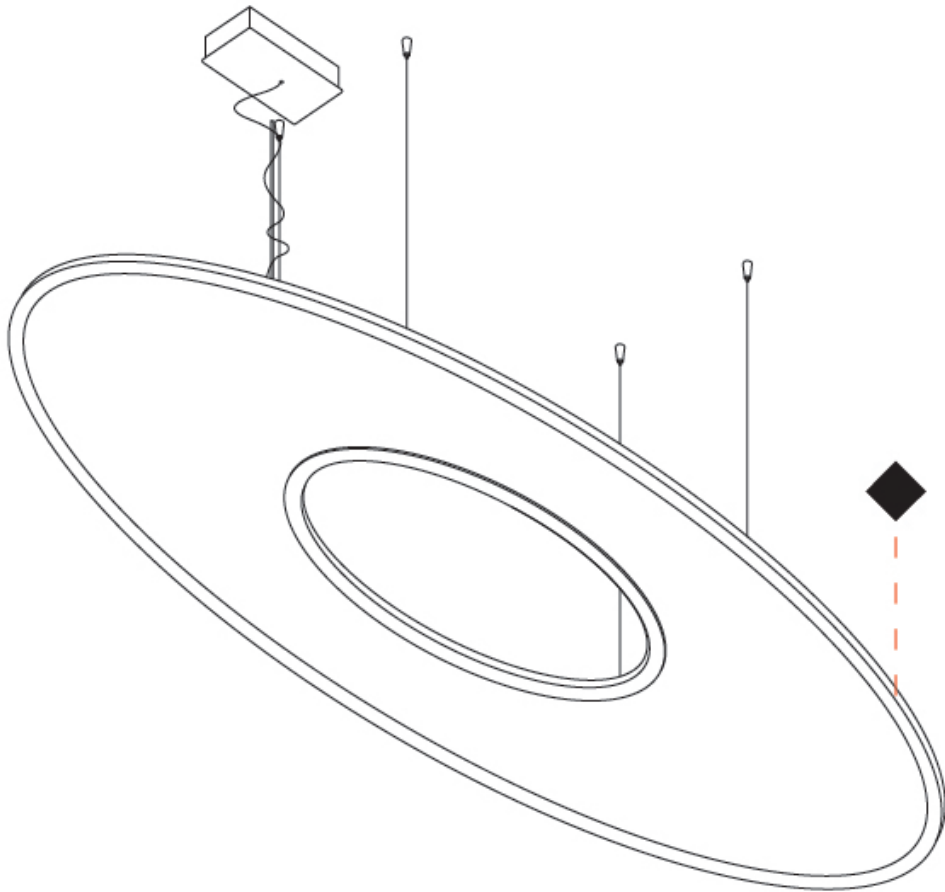

ELIPSE SUSPENSION

A51071-

PROJECT	_____
TYPE	_____
SPECIFIER	_____
QUANTITY	_____
DATE	_____

A