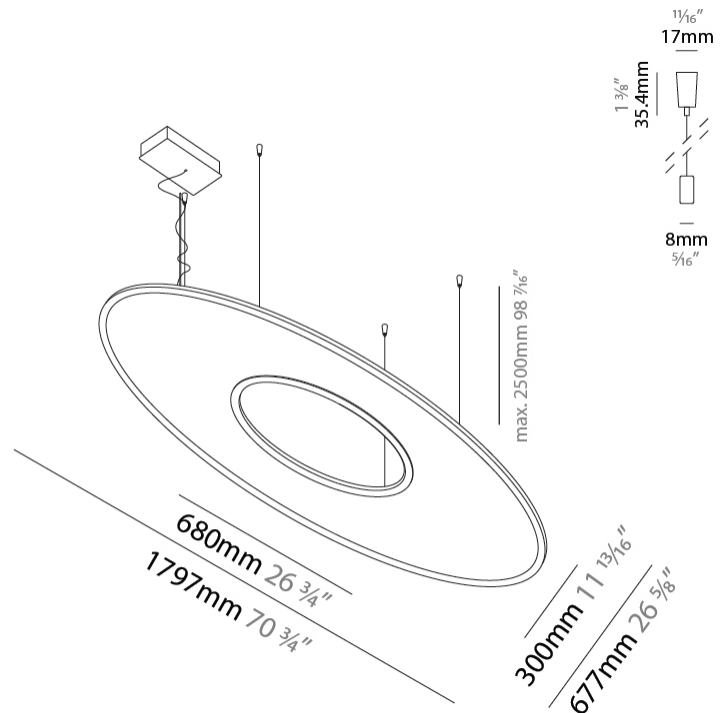

ELIPSE SUSPENSION

A51070-

base number	Color	Finish	Diffuser
	Temperature	Options	Options

1. To build a product code in our configurator select the specify button on the base model # product page
2. To build a manual product code on this datasheet choose from the options listed below in blue font and add the suffix to the base model #

GENERAL

Series: Elipse
Brand: Ivela
Division: Architectural
Mounting Type: Suspension
Mounting Location: Ceiling
Subcategory: Panels

PHYSICAL

Shape: Round
Length (mm): 1797
Length (in): 70 ³/₄
Width (mm): 677
Width (in): 26 ⁵/₈
Height (mm): 15
Height (in): 9/16
Max. Overall Height (mm): 2500
Max. Overall Height (in): 98 ⁷/₁₆
Light Distribution: Direct
Diffuser: PMMA - Opal / Prismatic
Fixture Finish: WHI / BLK / GLD
Fixture Material: Aluminum

ELECTRICAL

Lamp Type: LED
Input Wattage (W): 80
Dimming: Tri-Mode (Non-Dimming and Phase Dimming (120Vac only) and 0-10V Dimming)
Driver Included: No
Driver Location: Remote
Driver Type: Constant Voltage - Universal
Driver Class: Class 2
Housing: ENCP 5 (ERP) ENCP 8 (SC Power)
Input Voltage (V): 120 - 277
Output Voltage (V): 24

LED

Color Temperature (*K): 2700 / 3000 / 4000
Max. Delivered Lumen (lm): 8352 / 8700 / 9222
Nominal Lumen (lm): 13920 / 14500 / 15370
CRI: >93 CRI
Lamp Life (hrs): 50000

OPTICAL

RATINGS AND CERTIFICATIONS

Certified By: Certified for North American Standards
IP rating: IP20